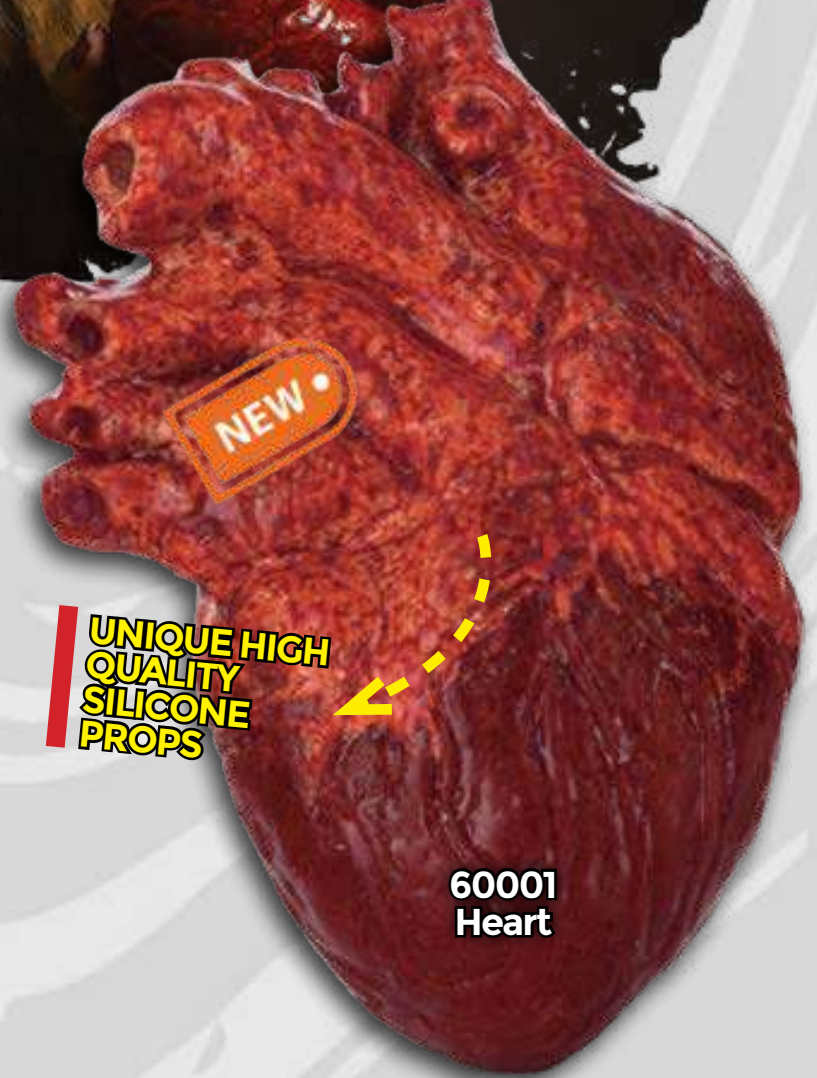

60001 Heart

We present to you one of our best creations this year at Ghoulish Productions, they are our SILICON eyes and hearts, they are really creepy, completely realistic and vivid.

These products will create a creepy and scary atmosphere anywhere you take them.

Silicone