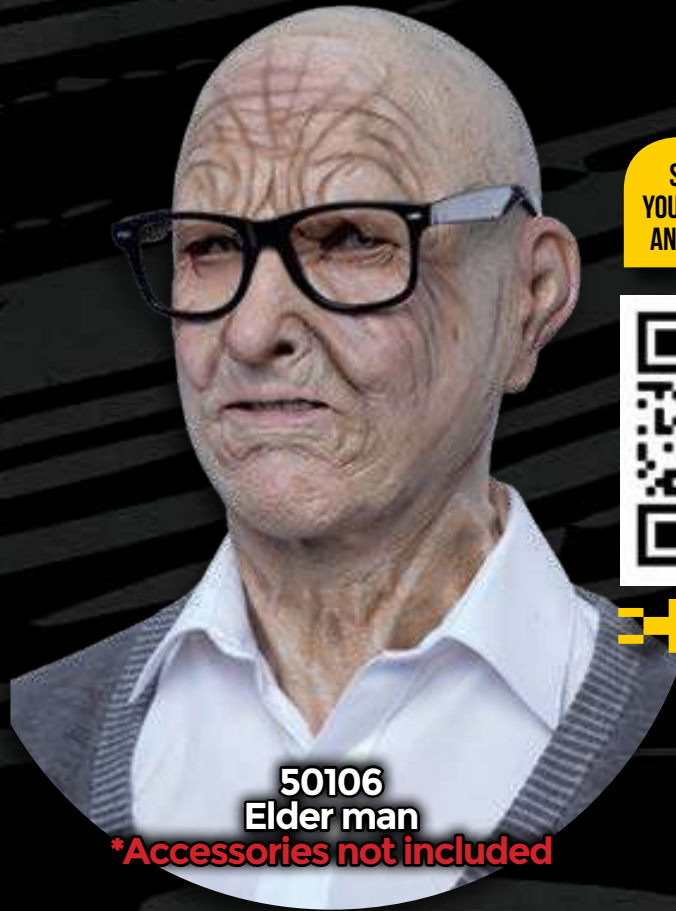

50601  
Huro Huro Hands

**NEW**

50110  
Burned Man

SCAN THE CODE FROM  
YOUR CELL PHONE CAMERA  
AND OPEN THE LINK CODE

ENJOY!

50106  
Elder man  
\*Accessories not included

50103  
Psycho Clown  
\*Accessories not included