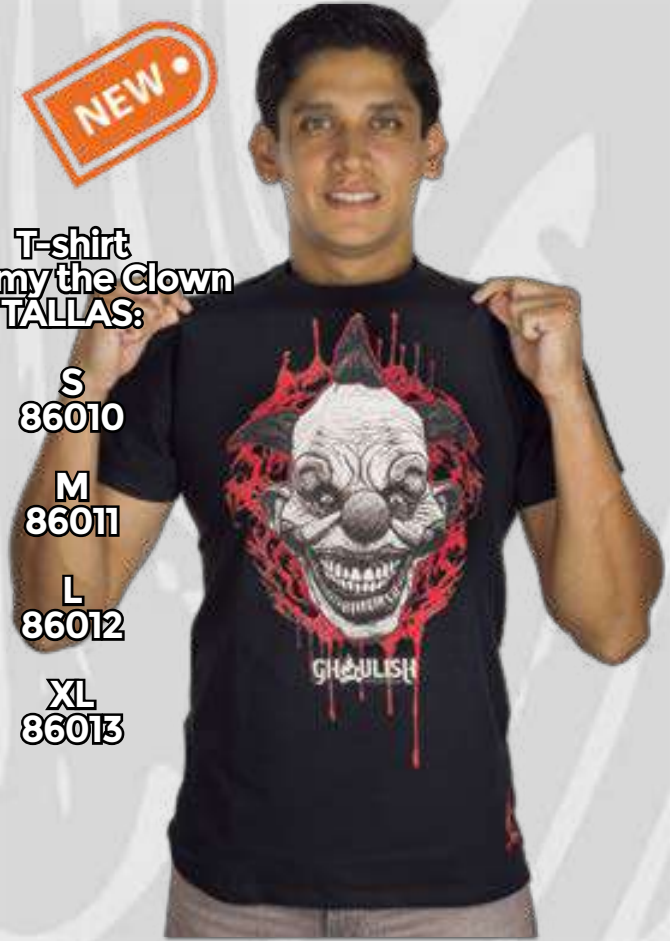

T-shirt Dammy the Clown
TALLAS:

- S 86010
- M 86011
- L 86012
- XL 86013

NEW