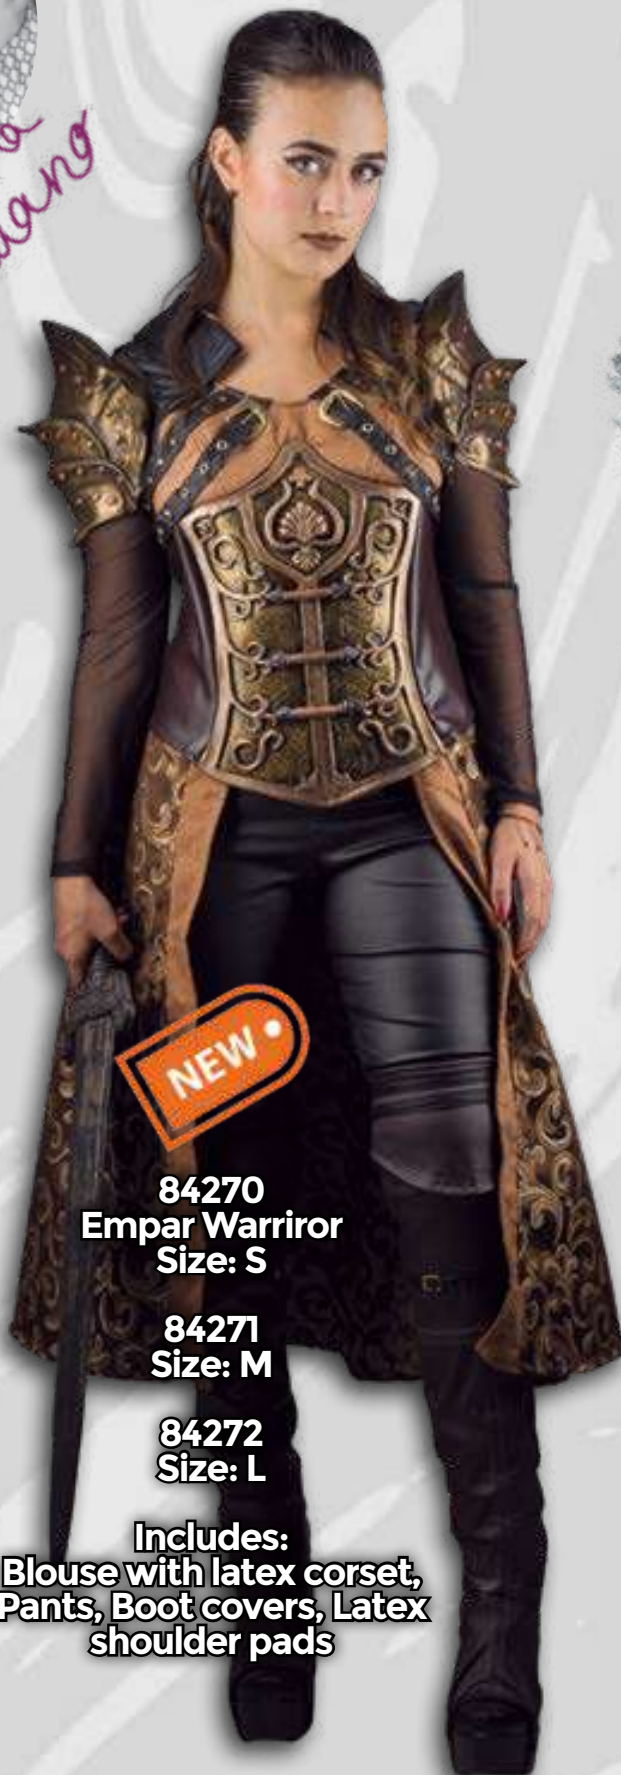

by

*At Kala Delawano*

**84230**  
Mystic Enchantress  
Size: S

**84231**  
Size: M

**84232**  
Size: L

Includes:  
Latex Tiara, Dress

**84270**  
Empar Warrrior  
Size: S

**84271**  
Size: M