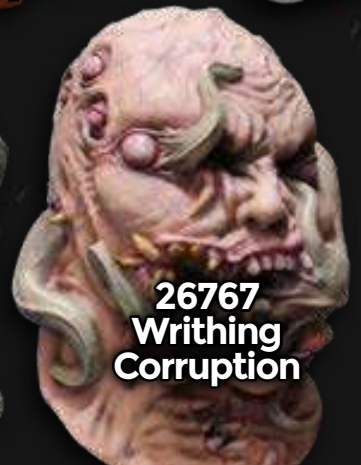

149086  
CHI

27532  
Mummy Deluxe

27535  
Undead Deluxe

26532  
Benjamin  
Franklin

26767  
Writhing  
Corruption

25137  
Acid Attack

27544  
Walker Deluxe

27564  
Jimmy Puppet

50042  
Derek

26706  
Crossed

Last pieces  
205

50% OFF

26704  
Constipated

26729  
Cyborg

26723  
Dummy

26755  
Goddess Mask