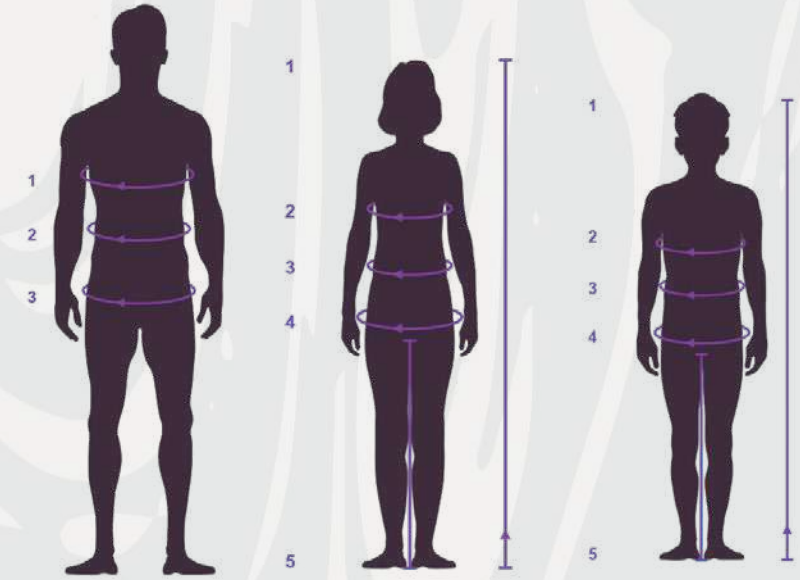

# COSTUMES SIZE CHART

Panda Costume

**25226**

Size: One Size Fits Most

Includes: Latex mask, overall with plush hands and feet

REVIEW THE FOLLOWING CHARTS IN ORDER TO FIND THE SIZE THAT FITS YOUR MEASURES.