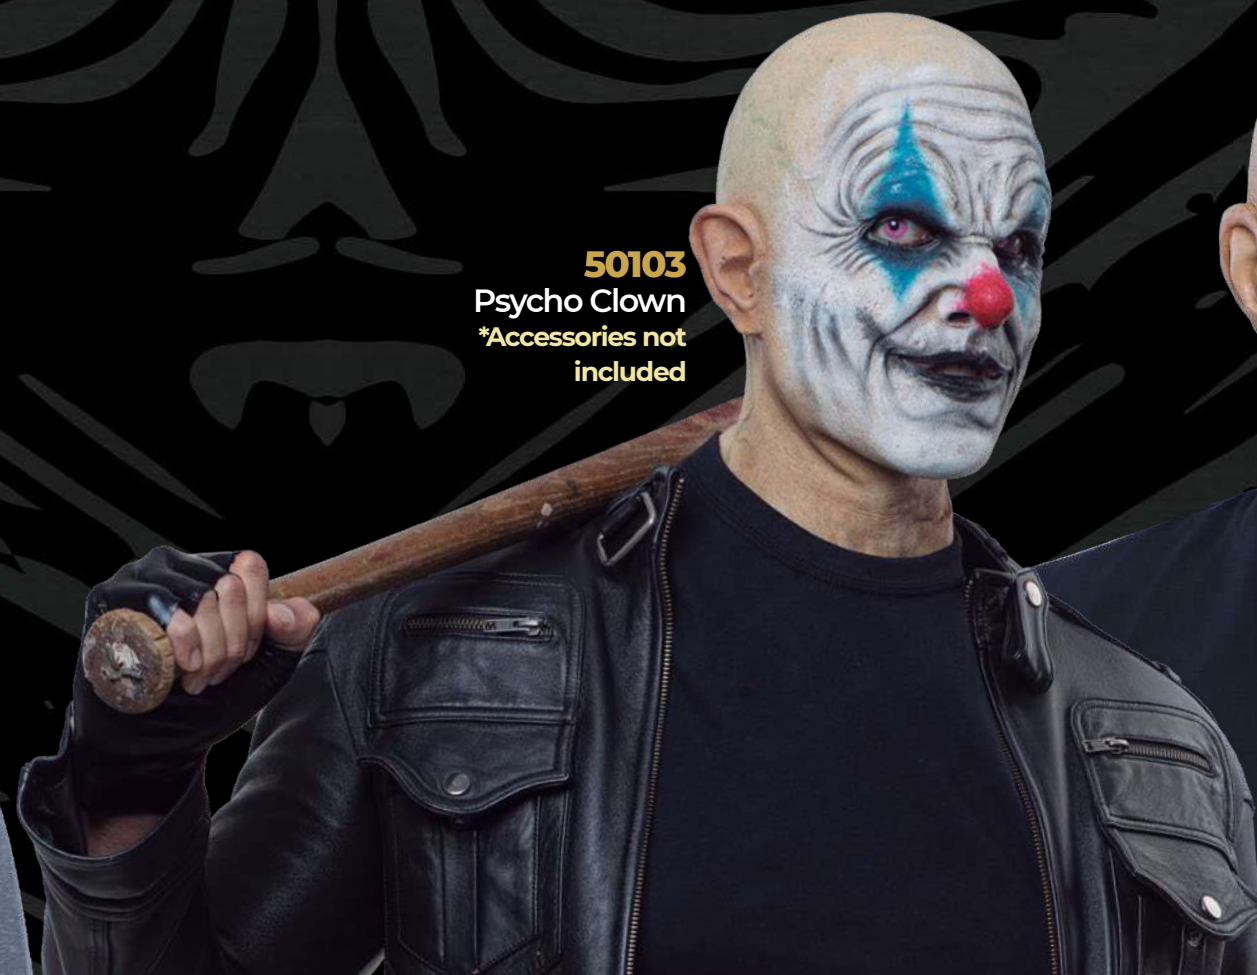

50103
Psycho Clown
*Accessories not
included