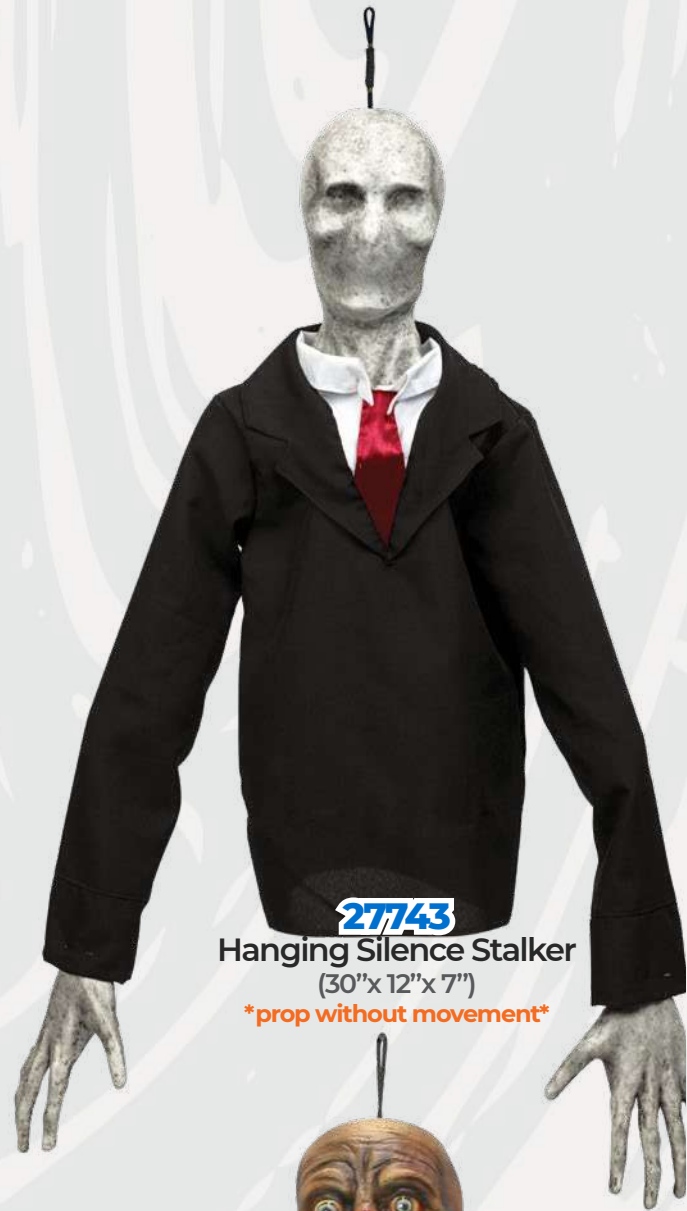

prop without movement